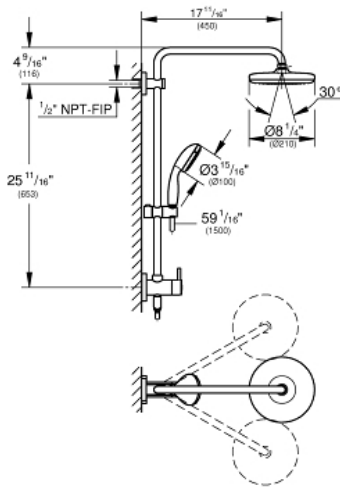

RETROFIT SYSTEM 210 Shower System

MODEL # 26123001

Pure Freude
an Wasser

GROHE

Product Description: RETROFIT SYSTEM 210 Shower System

Standard Specification:

- Consisting of:
 - 17 3/4" horizontal swivel shower arm
 - Switch between hand shower and shower head shower via built-in diverter
- Allows change between:
 - Head shower Tempesta 210 (26 409)
 - Spray pattern: Rain
 - With ball joint
 - Rotation angle $\pm 15^\circ$
 - Hand shower New Tempesta 100
- 2 Spray patterns:
 - 2 Adjustable spray patterns: Rain, Jet
 - Adjustable height bar with gliding element
 - Distance between diverter and upper bracket: 25 3/4" (653 mm)
 - Rotaflex shower hose (59") (28 417)
 - Angle adapter to prevent hose interfering with shower valve
- GROHE EcoJoy 1.75 gpm (6.6 l/min) flow limiter
- GROHE DreamSpray perfect spray pattern
- GROHE StarLight chrome finish
- SpeedClean anti-lime system
- Inner WaterGuide for a longer life
- Twistfree to prevent hose from twisting
- Min. recommended pressure: 15 psi
- System includes 2 back flow preventers
- Optional compensation disc (26 030) available for uneven wall installation
- Optional height extension (26 464) available for raising the shower head

Applicable Codes & Standards:

- Energy Policy Act of 1992
- ASME A112.18.1/CSA B125.1
- EPA WaterSense®

Pure Freude
an Wasser

Color:

26123001 StarLight Chrome